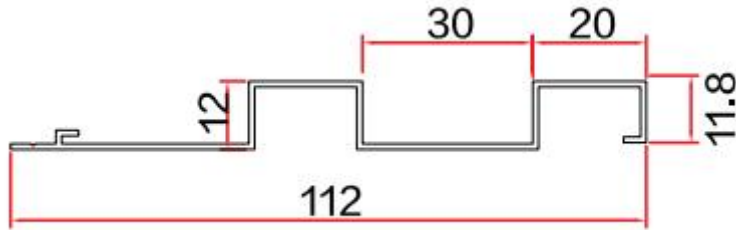

SIKO INDUSTRY LIMITED

www.metalpanelsupplier.com

Item: WD-01

Thickness: 1.0mm

Assembly drawing