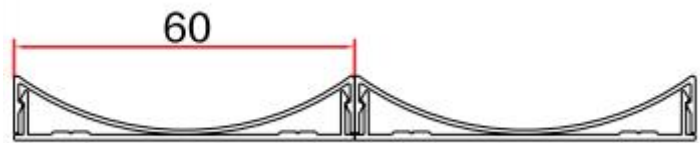

Item: WD-321

Thickness: 3.0mm