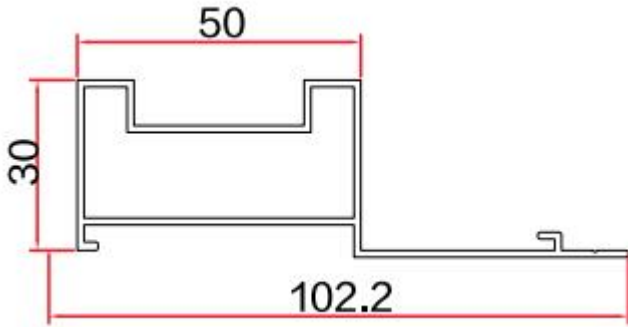

whatsapp: 008613962238789

Item: WD-320

Thickness: 1.4mm

Assembly drawing

Item: WD-326

Thickness: 1.2mm

Assembly drawing

Item: WD-346

Thickness: 1.2mm

info@metalpanelsupplier.com

whatsapp: 008613962238789

Assembly drawing

Item: WD-280

Thickness: 1.2mm

Assembly drawing

Item: WD-347