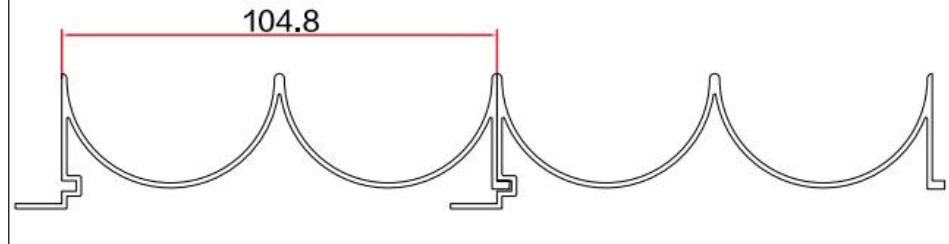

Item: WD-311

Thickness: 1.2mm

Assembly drawing

Item: WD-316

Thickness: 1.2mm

SIKO INDUSTRY LIMITED

www.metalpanelsupplier.com

Assembly drawing