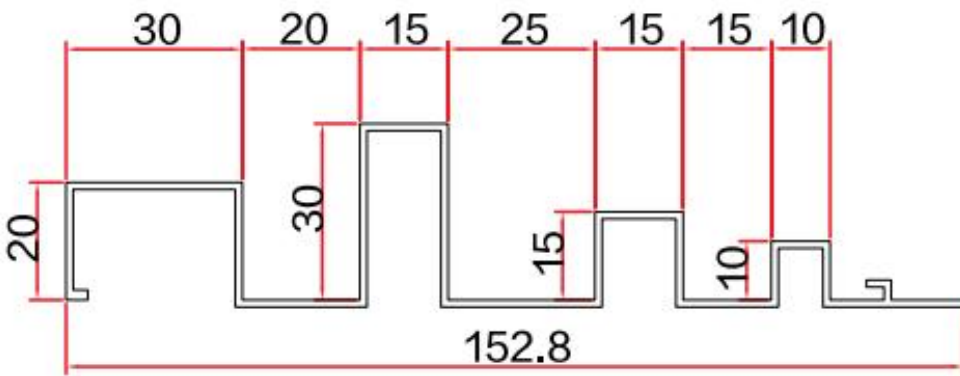

Item: WD-350

Thickness: 1.2mm

Assembly drawing

Item: WD-351

Thickness: 2.0mm

info@metalpanelsupplier.com

whatsapp: 008613962238789