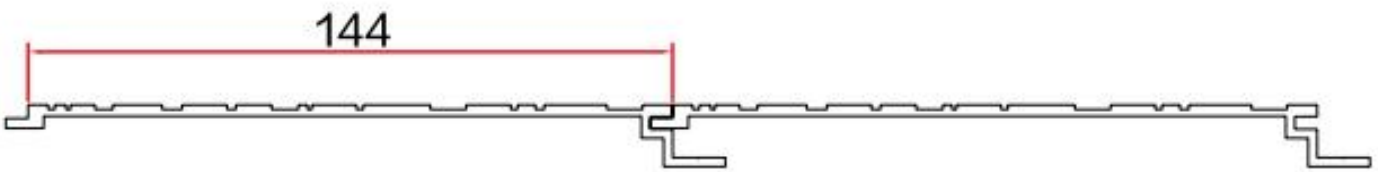

Item: WD-352

Thickness: 1.3mm