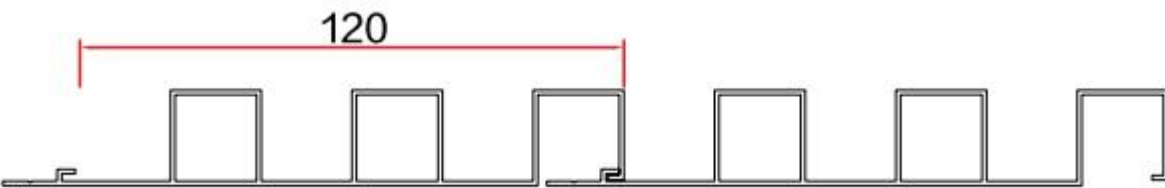

Assembly drawing

Item: WD-344

Thickness: 1.0mm

Assembly drawing

Item: WD-259

Thickness: 1.0mm

Assembly drawing

SIKO INDUSTRY LIMITED