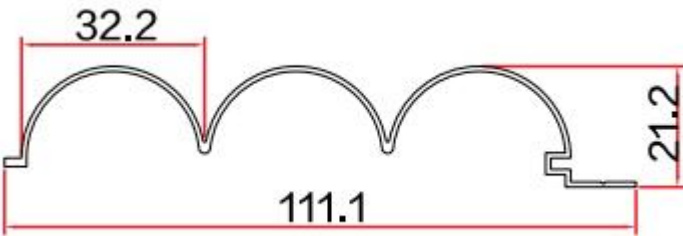

Thickness: 0.9mm

Assembly drawing

Item: WD-111.4*21.2

Thickness: 0.9mm

assembly drawing

Item: WD-341

Thickness: 1.4mm

Assembly drawing