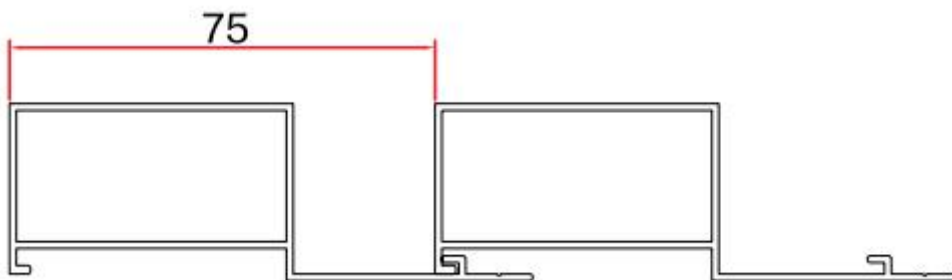

whatsapp: 008613962238789

Item: WD-320

Thickness: 1.4mm

Assembly drawing

Item: WD-326

Thickness: 1.2mm

Assembly drawing

Item: WD-346