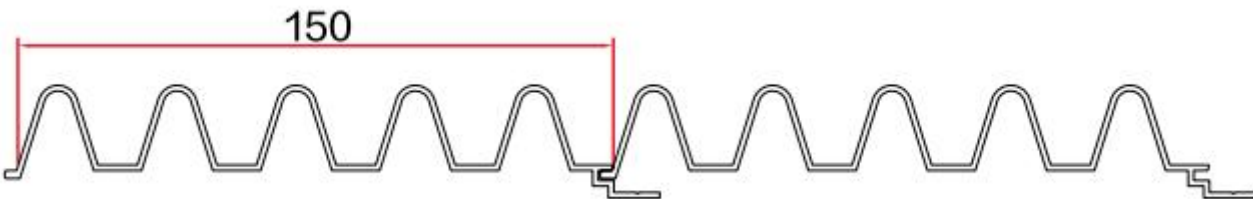

Item: WD-330

Thickness: 1.5mm