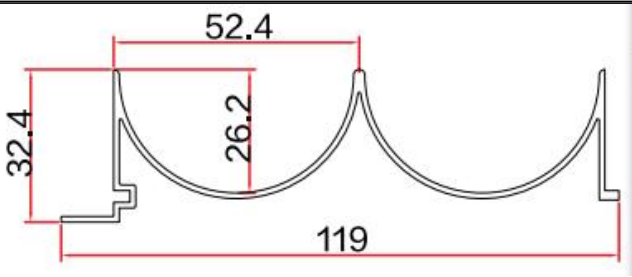

Item: WD-311

Thickness: 1.2mm

Assembly drawing

Item: WD-316

Thickness: 1.2mm

SIKO INDUSTRY LIMITED

www.metalpanelsupplier.com

Assembly drawing