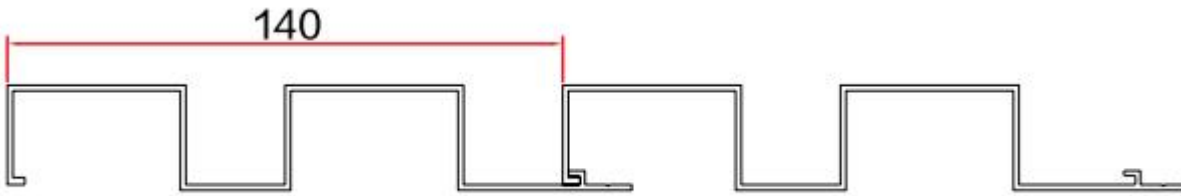

Item: WD-326

Thickness: 1.2mm