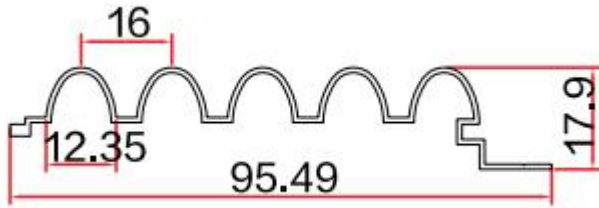

Item: WD-332

Thickness: 1.4mm

Assembly drawing

Item: WD-272

Thickness: 0.9mm

info@metalpanelsupplier.com

whatsapp: 008613962238789

Assembly drawing