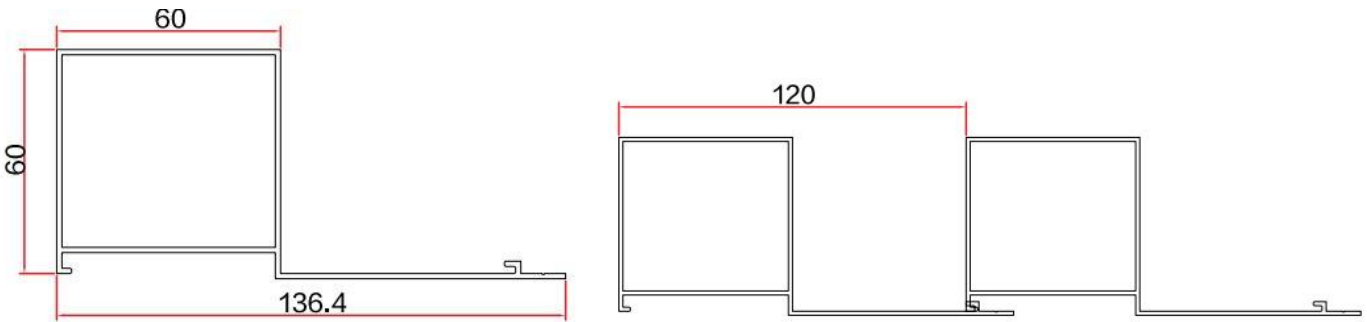

Assembly drawing

Item: WD-350

Thickness: 1.2mm