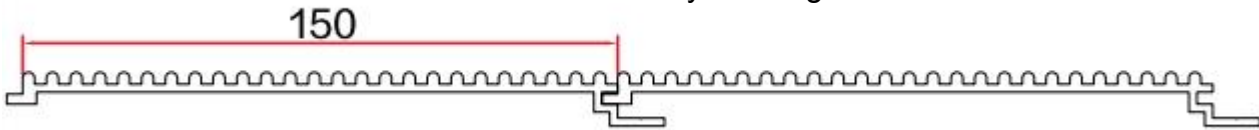

Item: WD-248

Thickness: 0.8mm

Assembly drawing

Item: WD-321

Thickness: 3.0mm

supplier.com

:238789

Assembly drawing