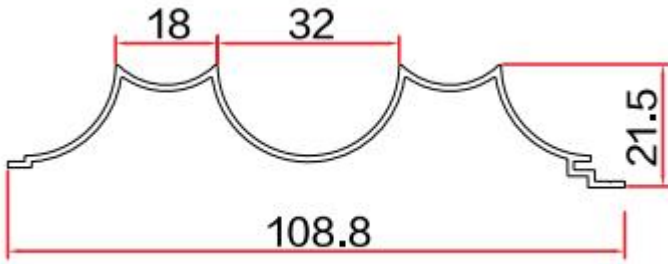

whatsapp: 008613962238789

Assembly drawing

Item: WD-352

Thickness: 1.3mm

Assembly drawing

Item: WD-285

Thickness: 1.2mm

Assembly drawing