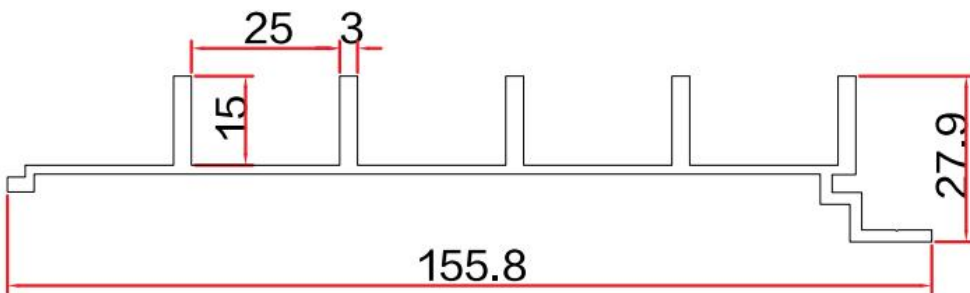

Item: WD-319

Thickness: 3.0mm