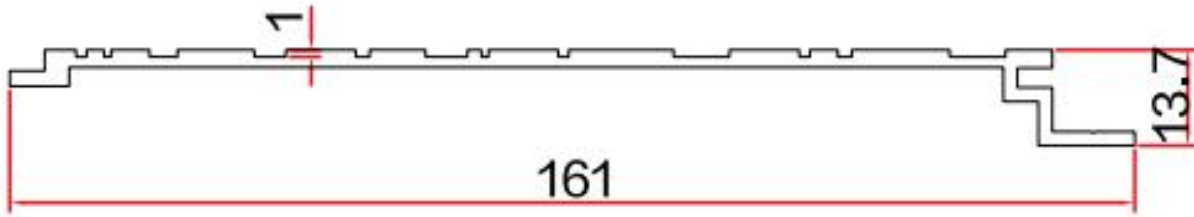

Assembly drawing