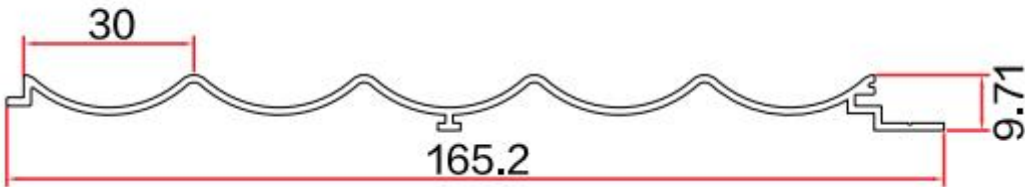

whatsapp: 008613962238789

Assembly drawing

Item: WD-352

Thickness: 1.3mm

Assembly drawing

Item: WD-285

Thickness: 1.2mm

Assembly drawing