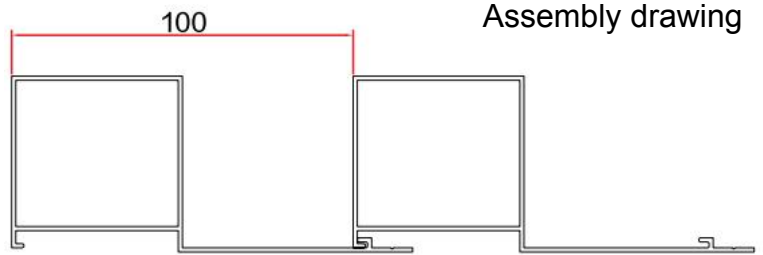

Thickness: 1.2mm

info@metalpanelsupplier.com

whatsapp: 008613962238789

Assembly drawing

Item: WD-280

Thickness: 1.2mm

Assembly drawing

Item: WD-347