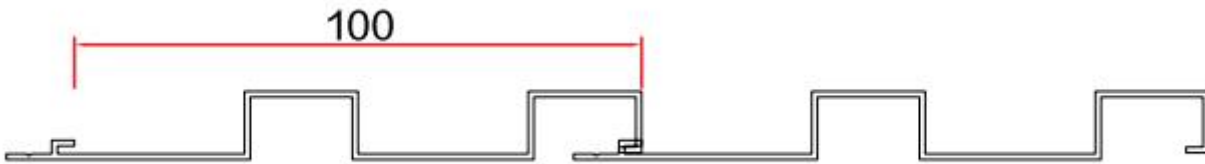

Item: WD-137

Thickness: 1.05mm

Assembly drawing