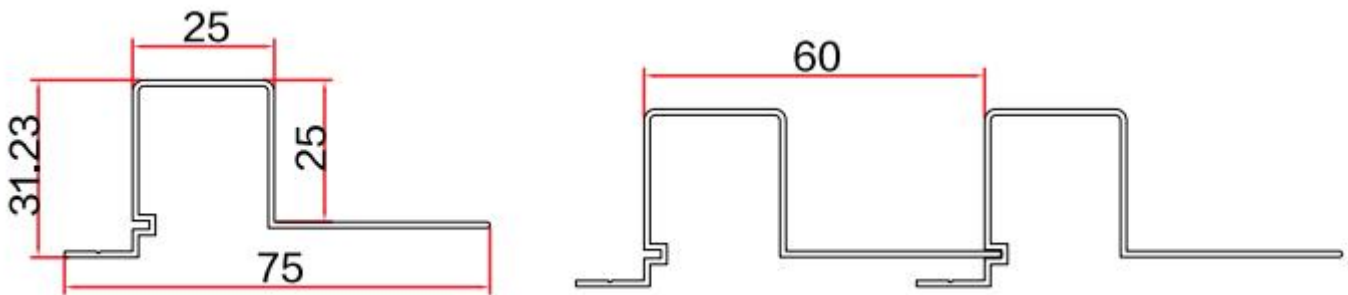

www.metalpanelsupplier.com

Item: WD-01

Thickness: 1.0mm

Assembly drawing

Item: WD-137

Thickness: 1.05mm

Assembly drawing

info@metalpanelsupplier.com