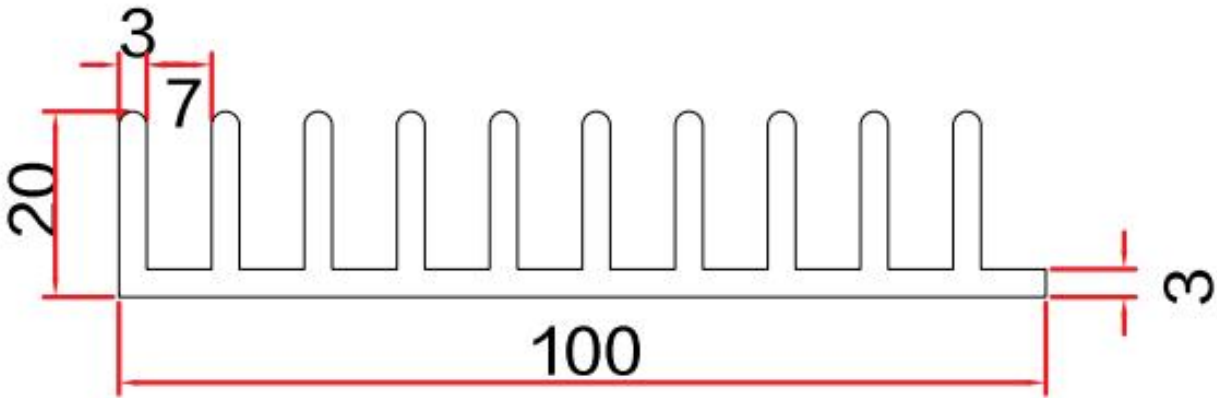

info@metalpanelsupplier.com

whatsapp: 008613962238789

A)Models

Item: WD-319	Thickness: 3.0mm
	
assembly drawing	
	
	
Item: WD-100X20 Thickness: 3.0mm	info@metalpanelsupplier.com whatsapp: 008613962238789