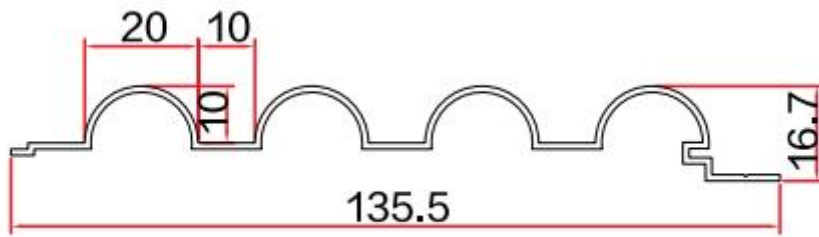

Assembly drawing