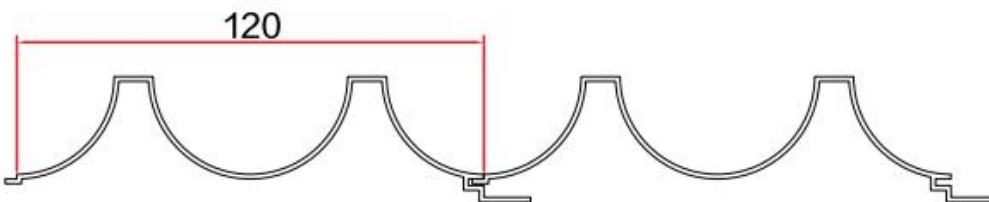

Item: WD-316

Thickness: 1.2mm