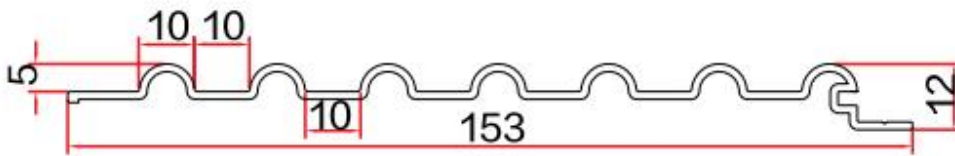

Assembly drawing