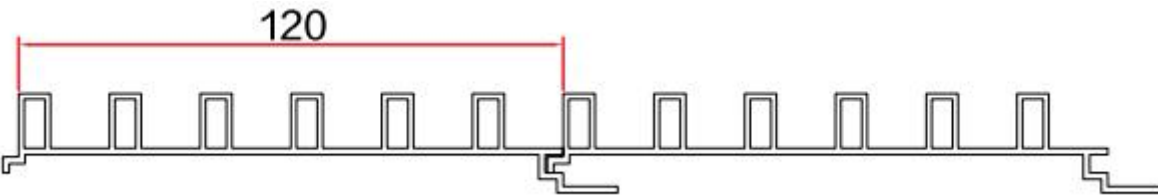

assembly drawing

Item: WD-345

Thickness: 1.0mm

info@metalpanelsupplier.com

whatsapp: 008613962238789

Item: WD-318

Thickness: 1.4mm

Assembly drawing