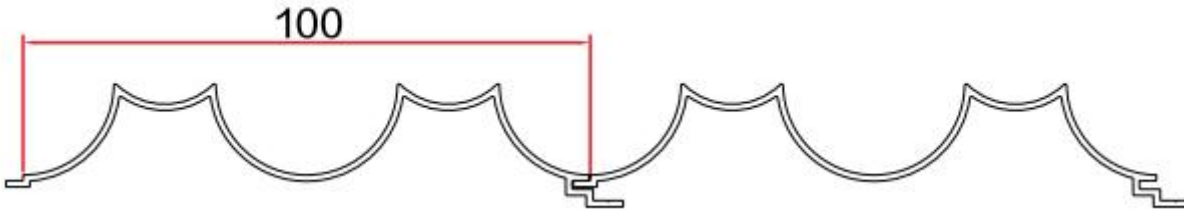

whatsapp: 008613962238789

Assembly drawing

Item: WD-352

Thickness: 1.3mm

Assembly drawing

Item: WD-285

Thickness: 1.2mm

Assembly drawing