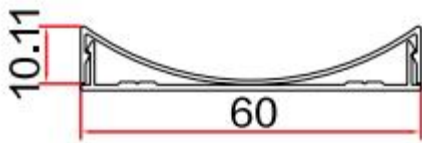

Item: WD-321

Thickness: 3.0mm