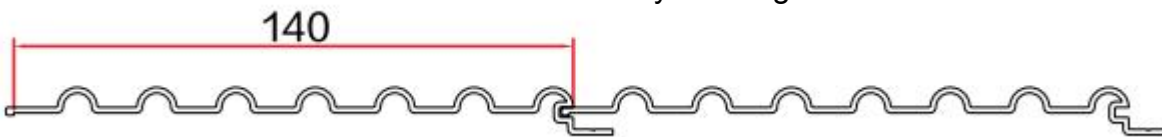

Item: WD-272

Thickness: 0.9mm

info@metalpanelsupplier.com

whatsapp: 008613962238789