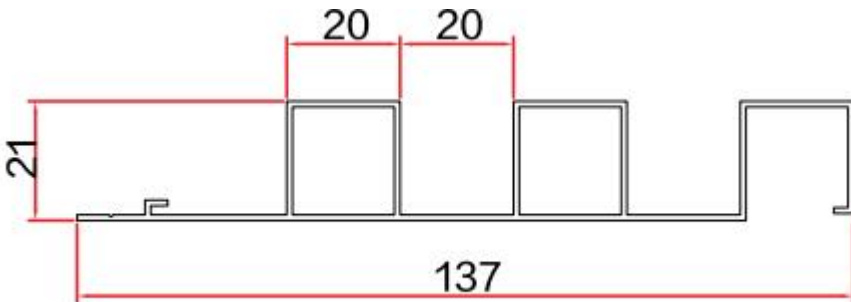

Assembly drawing

Item: WD-344

Thickness: 1.0mm

Assembly drawing

Item: WD-259

Thickness: 1.0mm

Assembly drawing

SIKO INDUSTRY LIMITED