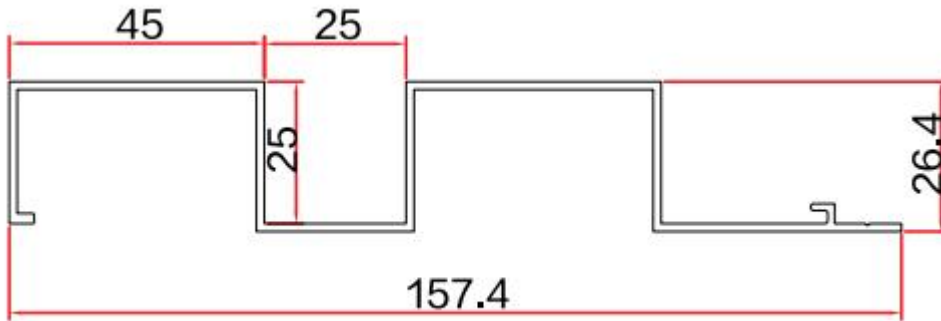

Item: WD-320

Thickness: 1.4mm

Assembly drawing