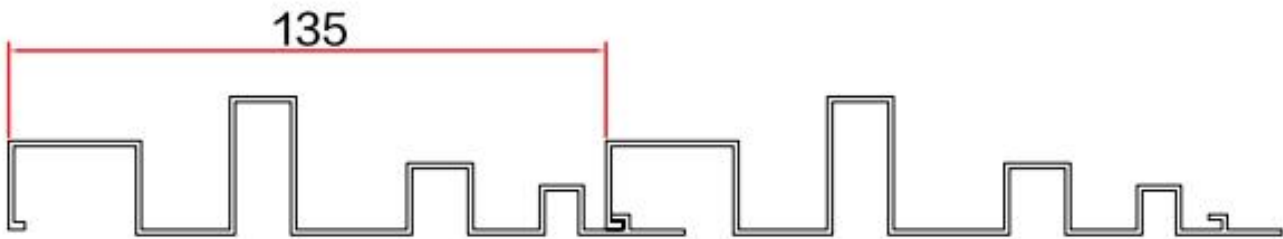

Thickness: 1.4mm

Assembly drawing

Item: WD-350

Thickness: 1.2mm

Assembly drawing

Item: WD-351

Thickness: 2.0mm

info@metalpanelsupplier.com