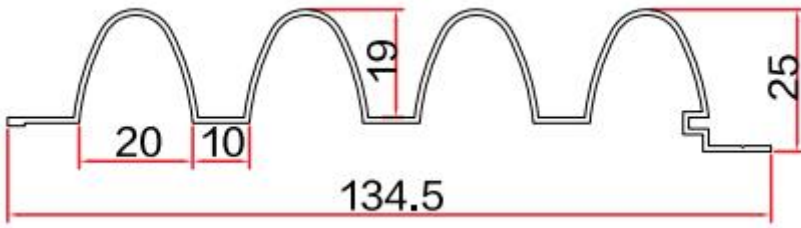

Item: WD-CH01

Thickness: 1.1mm

Assembly drawing

Item: WD-306

Thickness: 1.0mm

Assembly drawing

Item: WD-333

Thickness: 1.4mm