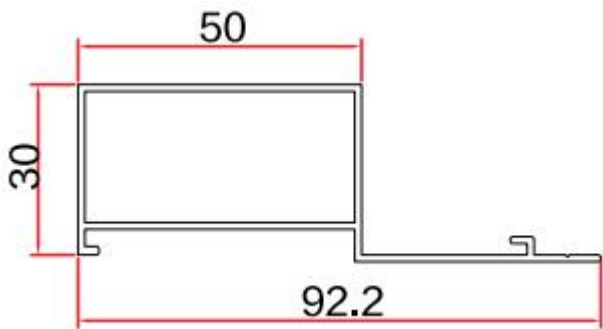

whatsapp: 008613962238789

Item: WD-320

Thickness: 1.4mm

Assembly drawing

Item: WD-326

Thickness: 1.2mm

Assembly drawing

Item: WD-346

Thickness: 1.2mm

info@metalpanelsupplier.com

whatsapp: 008613962238789

Assembly drawing

Item: WD-280

Thickness: 1.2mm

Assembly drawing

Item: WD-347