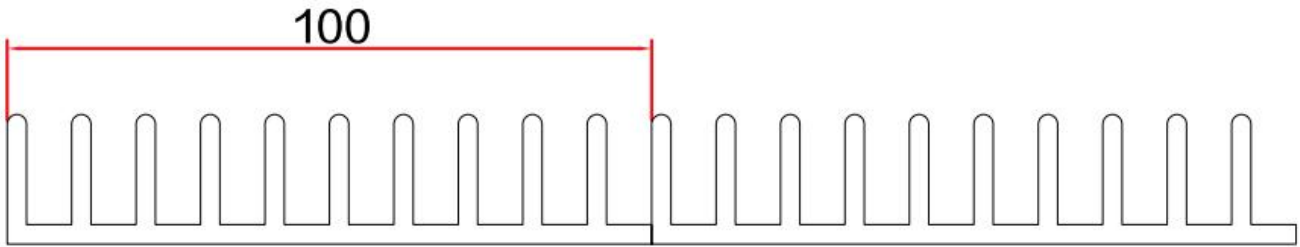

assembly drawing