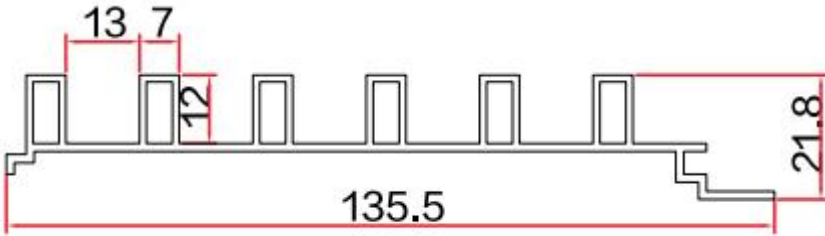

assembly drawing

Item: WD-345

Thickness: 1.0mm

info@metalpanelsupplier.com

whatsapp: 008613962238789

Item: WD-318

Thickness: 1.4mm

Assembly drawing