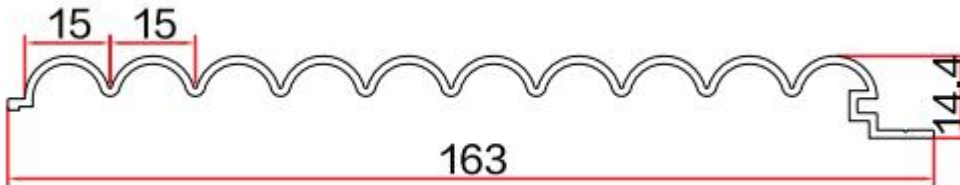

Item: WD-CH01

Thickness: 1.1mm

Assembly drawing

Item: WD-306

Thickness: 1.0mm

Assembly drawing

Item: WD-333

Thickness: 1.4mm