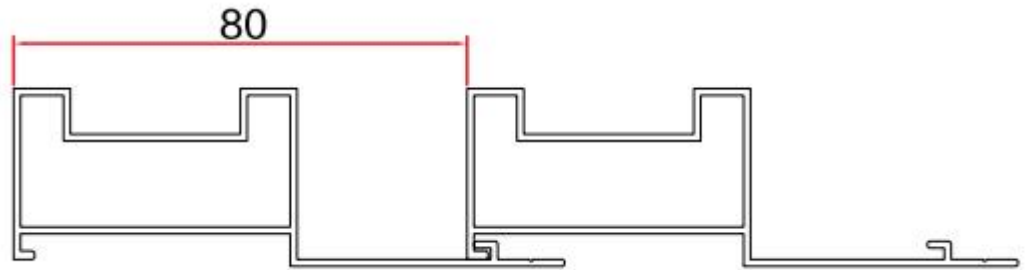

Item: WD-280

Thickness: 1.2mm