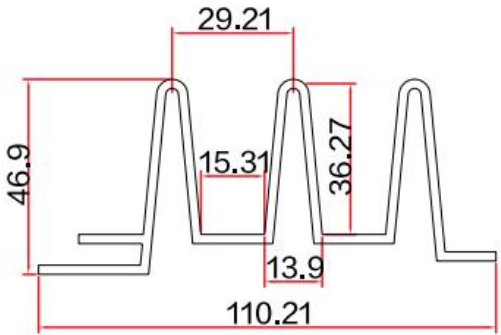

Item: WD-329

Thickness: 1.4mm

Assembly drawing

Item: WD-302

Thickness: 2.2mm

Assembly drawing

Item: WD-328

Thickness: 1.4mm