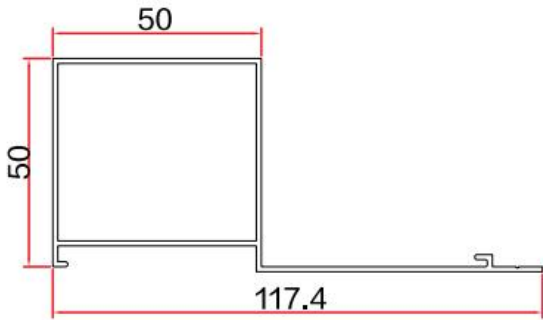

Thickness: 1.2mm

info@metalpanelsupplier.com

whatsapp: 008613962238789

Assembly drawing

Item: WD-280

Thickness: 1.2mm

Assembly drawing

Item: WD-347

Thickness: 1.4mm

Assembly drawing

Item: WD-350

Thickness: 1.2mm

Assembly drawing

Item: WD-351

Thickness: 2.0mm

info@metalpanelsupplier.com