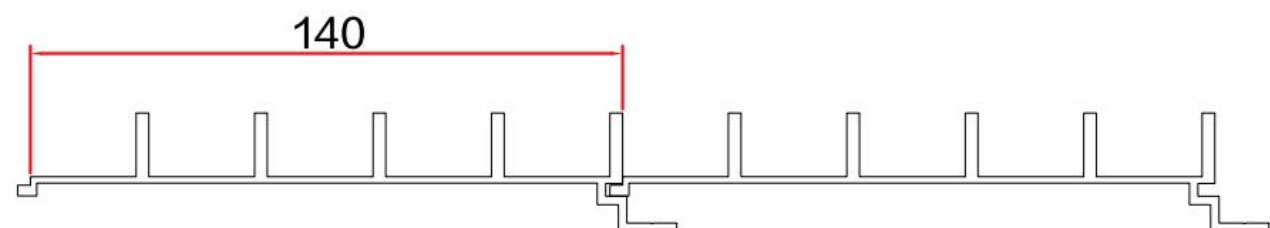

Assembly drawing