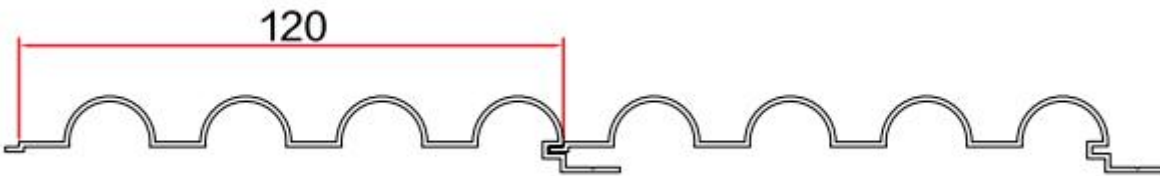

Item: WD-306

Thickness: 1.0mm