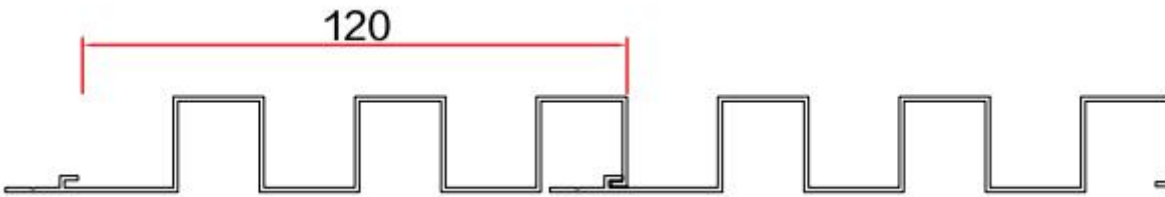

Assembly drawing

Item: WD-344

Thickness: 1.0mm

Assembly drawing

Item: WD-259

Thickness: 1.0mm

Assembly drawing

SIKO INDUSTRY LIMITED