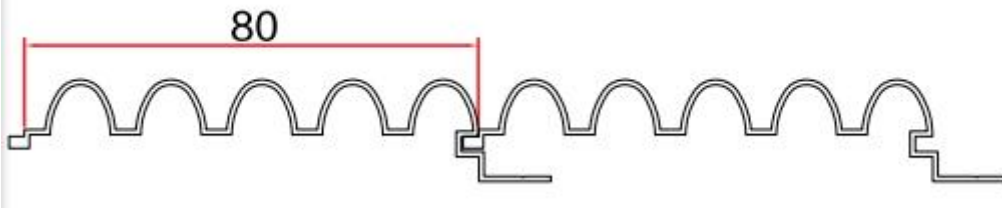

Item: WD-332

Thickness: 1.4mm

Assembly drawing

Item: WD-272

Thickness: 0.9mm

info@metalpanelsupplier.com

whatsapp: 008613962238789

Assembly drawing