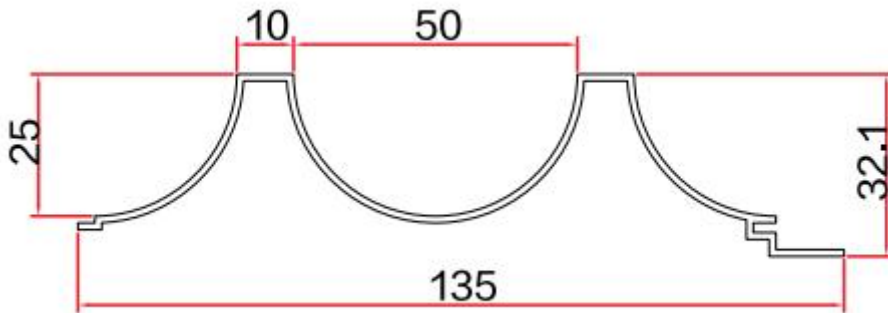

Assembly drawing