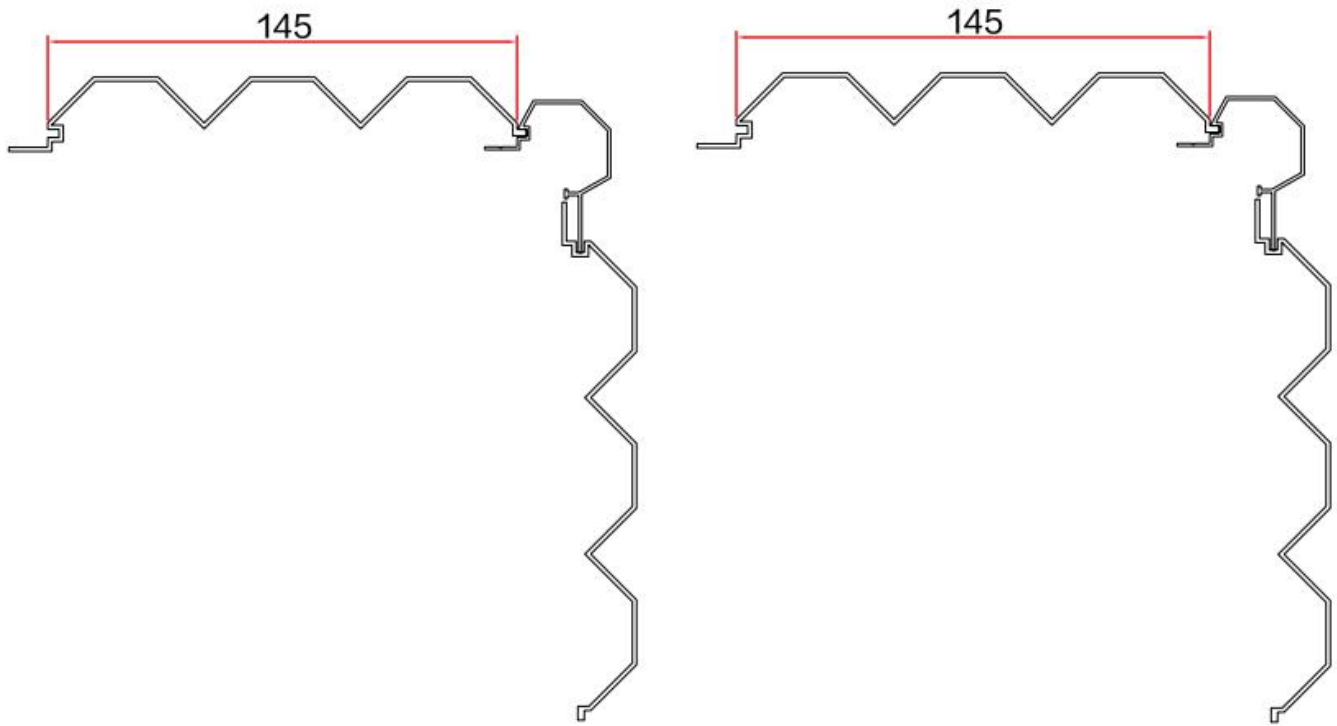

assembly drawing