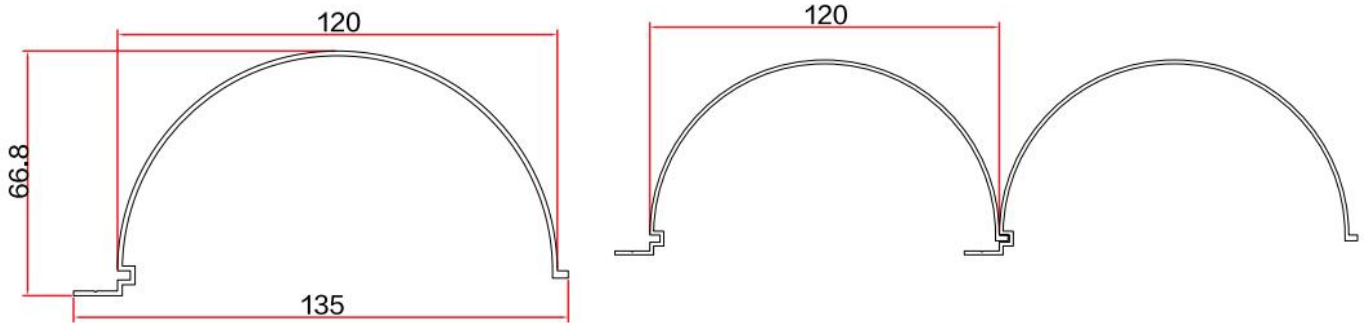

Thickness: 0.9mm

Assembly drawing

Item: WD-111.4*21.2

Thickness: 0.9mm

assembly drawing

Item: WD-341

Thickness: 1.4mm

Assembly drawing